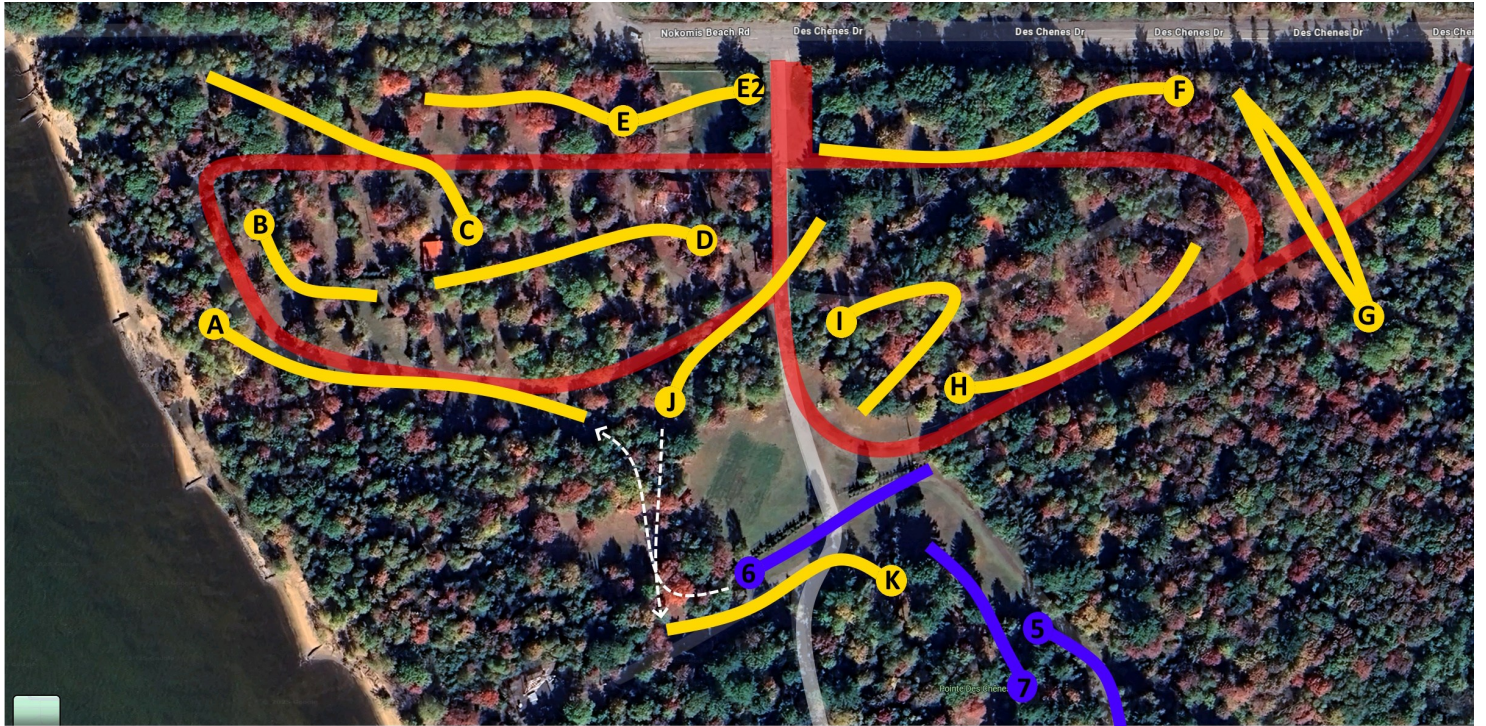

Pointe Des Chenes Disc Golf Course

The proposed design for the new disc golf course holes are indicated in yellow on the diagram. Existing holes are numbered and shown in blue.