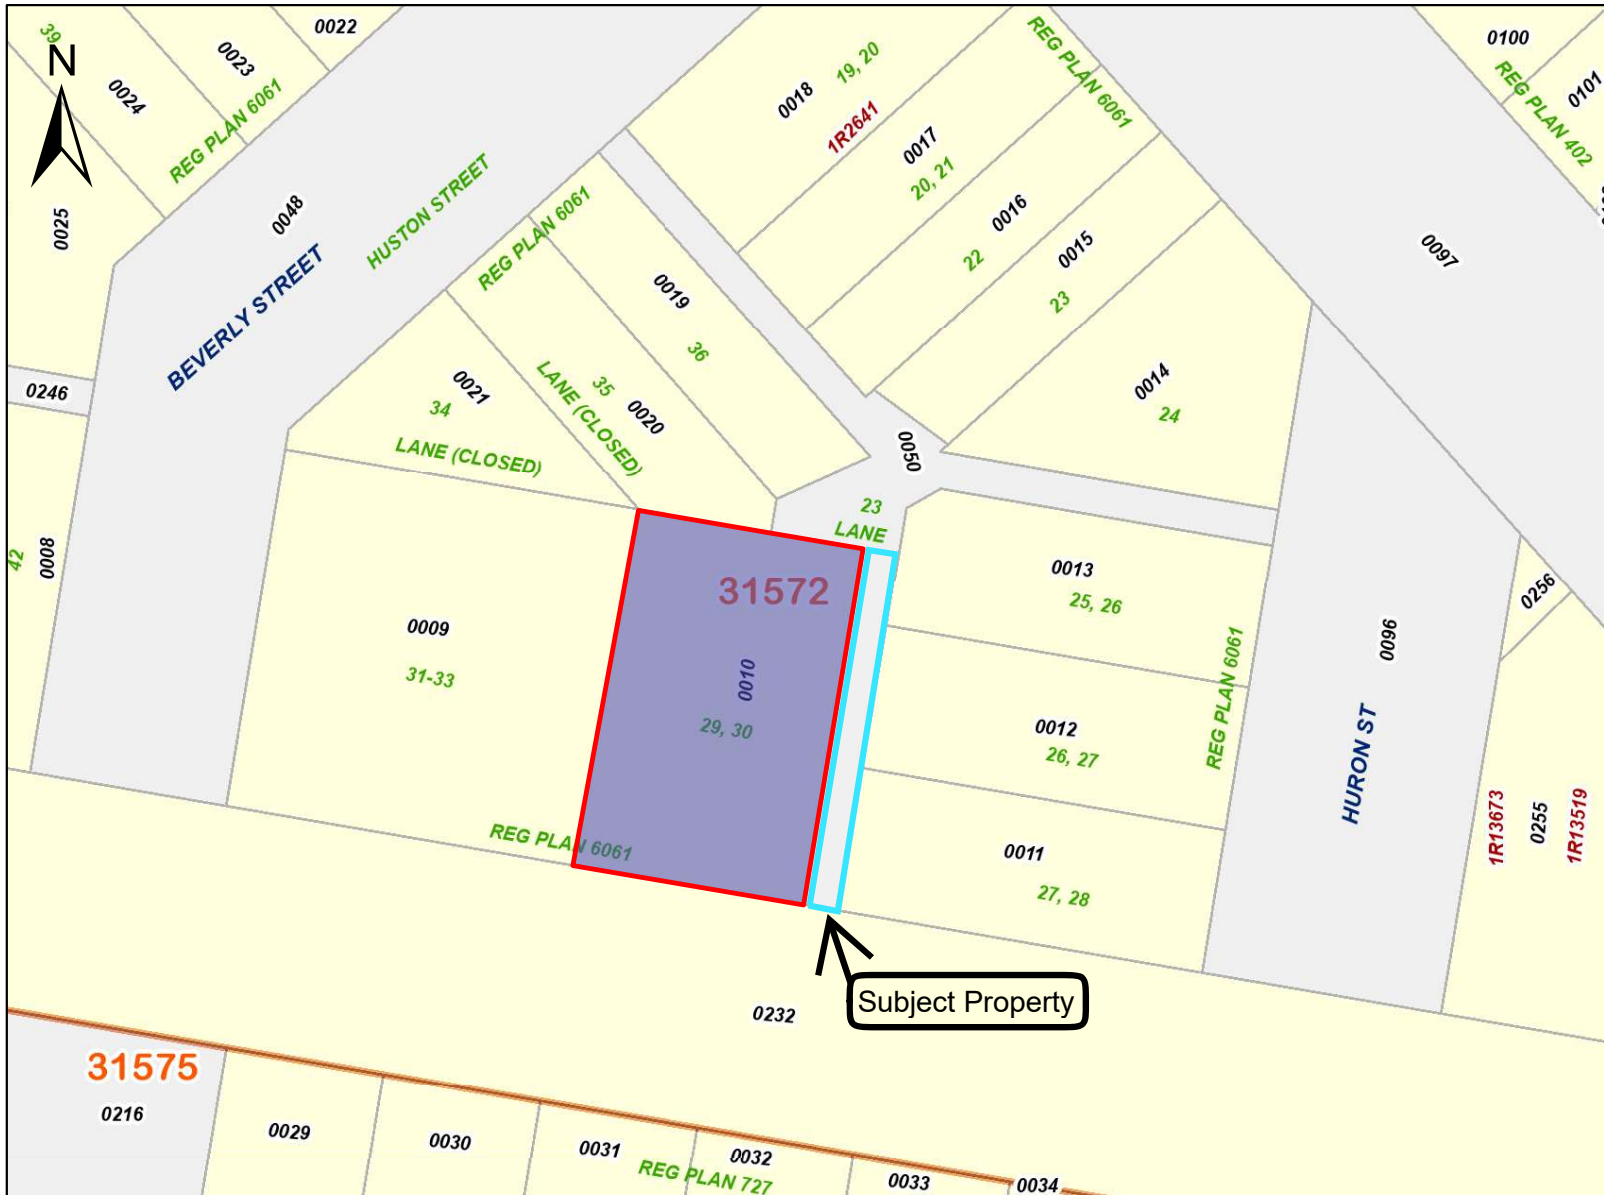

# Schedule "A"

PRINTED ON 31 JUL, 2024 AT 14:08:15  
FOR ERIKA001

### SCALE

### PROPERTY INDEX MAP

ALGOMA(No. 01)